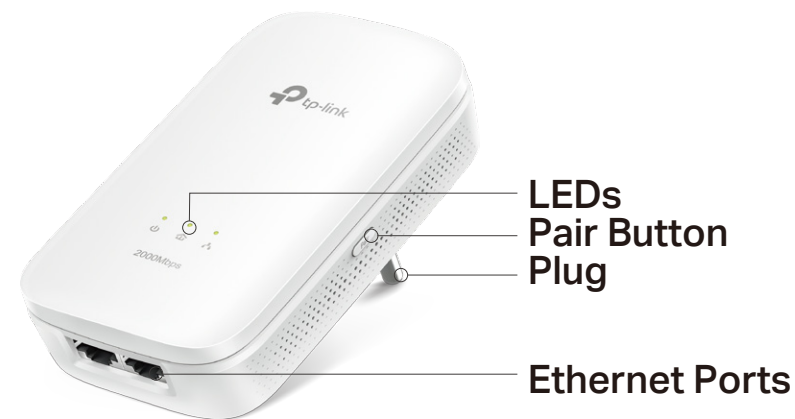

Specifications

Hardware

- Plug Type: EU
- Standards and Protocols: HomePlug AV2, HomePlug AV, IEEE 1901, IEEE 802.3, IEEE 802.3u, IEEE 802.3ab
- Power Consumption: Maximum: 5.8W
  Typical: 5.6W
  Standby: <0.6W
- Range: Up to 300 meters/1000 feet over existing electrical wiring
- Interface: 2 × Gigabit Ethernet Port
- Button: Pair Button
- LED Indicator: Power, Powerline, Ethernet
- Dimensions (W x D x H): 2.68 × 1.18 × 4.85 in. (68 × 30 × 123 mm)

For more information, please visit

<http://www.tp-link.com/en/products/details/TL-PA9020-KIT.html>

or scan the QR code left

Software

- Modulation Technology: OFDM (PLC)
- Encryption: Powerline Security: 128-bit AES

Others

- Certification: CE, RoHS
- Package Contents:
  - 2 × Powerline Ethernet Adapter
  - 2 × 2-meter Ethernet cable (RJ45)
  - Quick Installation Guide
- System Requirements:
  - Windows 2000/XP/2003/Vista, Windows 7/8/8.1/10, Mac, Linux
- System Requirements for tpPLC Utility:
  - Windows XP/Vista/7/8/8.1/10 and Mac OS X (10.7 or later)
- Environment:
  - Operating Temperature: 0°C~40°C (32°F ~104°F)
  - Storage Temperature: -40°C~70°C (-40°F ~158°F)
  - Operating Humidity: 10%~90% non-condensing
  - Storage Humidity: 5%~90% non-condensing

Specifications are subject to change without notice. TP-Link is a registered trademark of TP-Link Technologies Co., Ltd. Other brands and product names are trademarks or registered trademarks of their respective holders. Copyright ©2017 TP-Link Technologies Co., Ltd. All rights reserved.

* Compatible with all HomePlug AV & AV2 Standard Powerline adapters.

* Listed AV and Wi-Fi speeds refer to the theoretical maximum physical-layer data transfer rate. Actual data speeds vary and are influenced by the home's Wi-Fi/electrical/physical environment, and if adapters are placed on the same home circuit.

www.tp-link.com

TP-Link AV2000 2-port Gigabit Powerline Starter Kit TL-PA9020 KIT