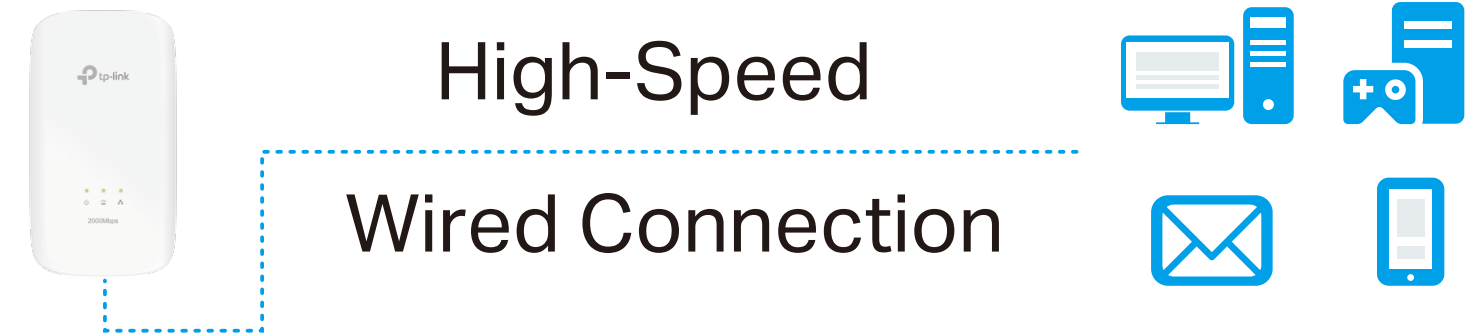

# AV2000 2-port Gigabit Powerline Starter Kit

Smooth 4K Streaming and  
Gaming on Multiple Devices

TL-PA9020 KIT

## HomePlug AV2 Standard Compliant

The HomePlug AV2 standard creates high-speed data transfer rates of up to 2000Mbps to support all your online activities.

## Gigabit Ethernet for Fast Connections

Two Gigabit Ethernet ports provide reliable high-speed wired connections for game consoles, smart TVs, STB and more.